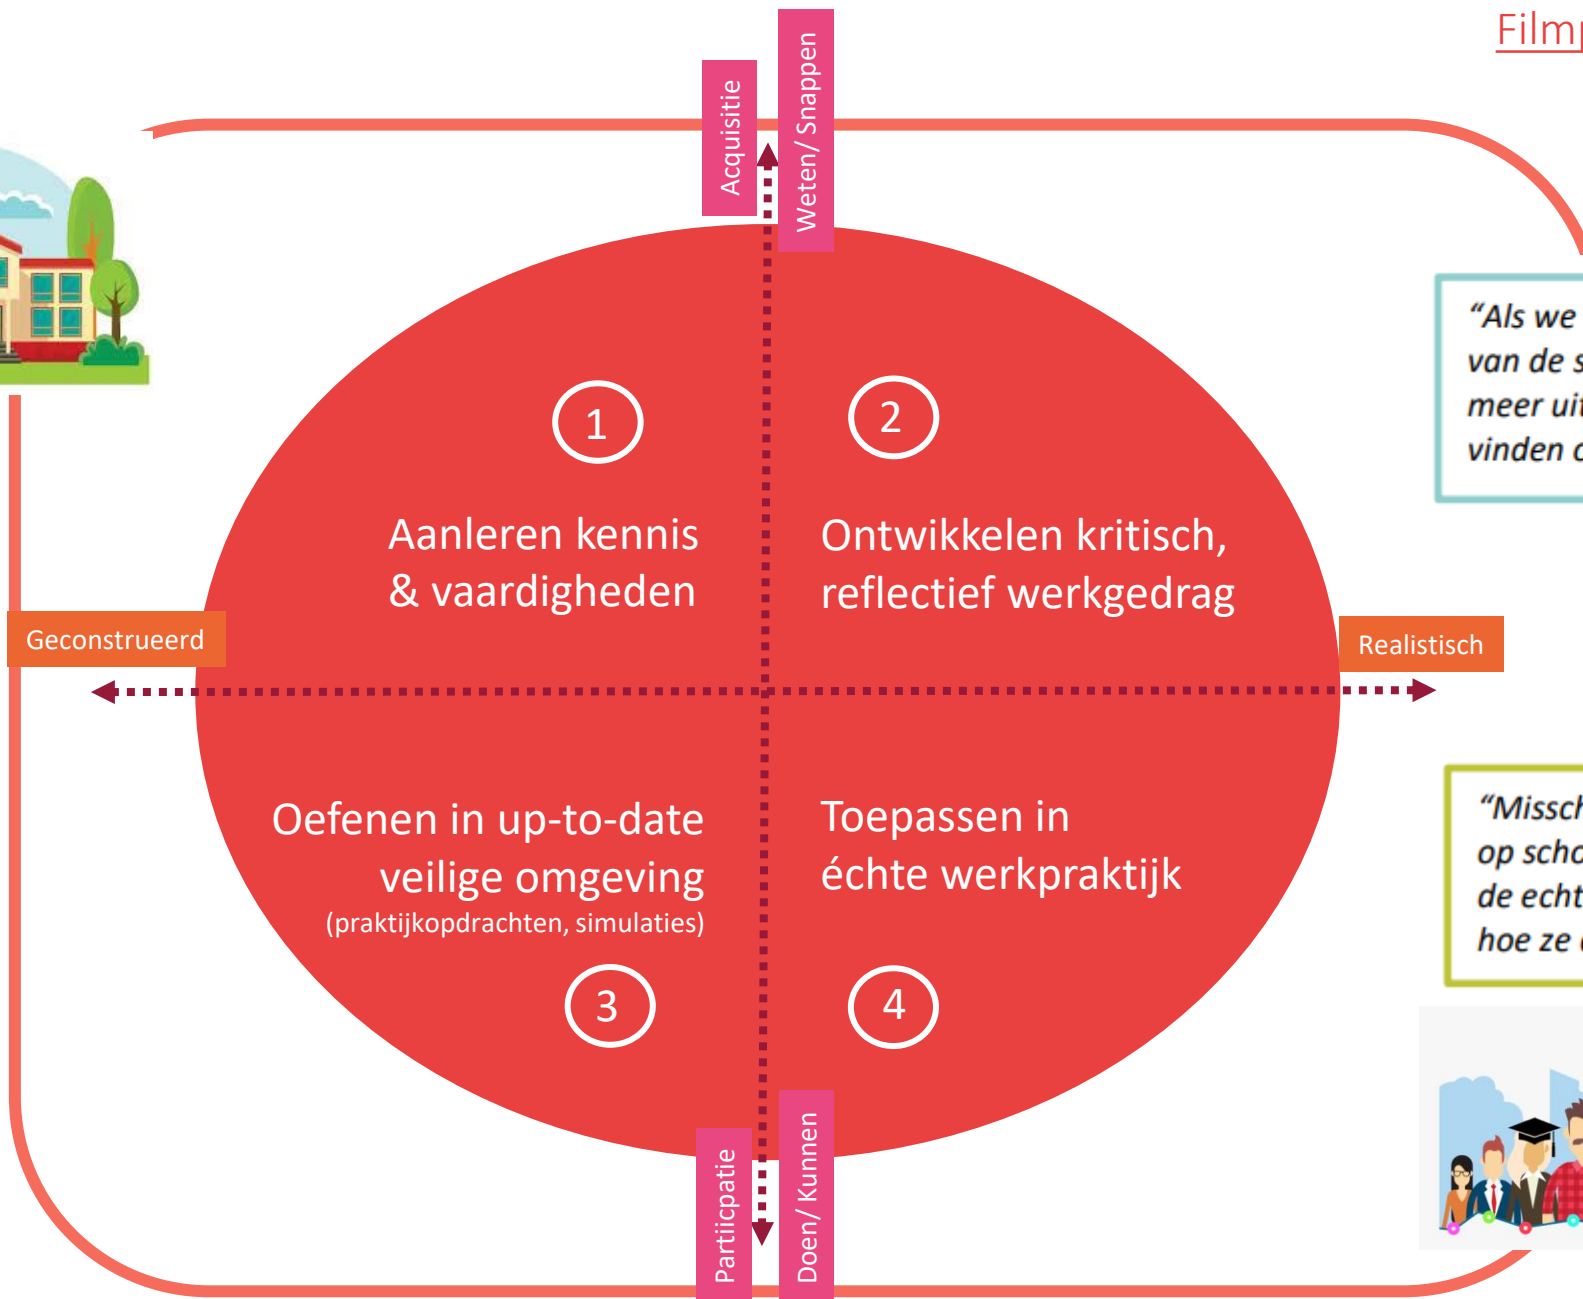

HYBRIDE LEEROMGEVING

[Zitter, Hoeve & de Bruijn, 2016]

Filmpje: HLO model in 4 minuten